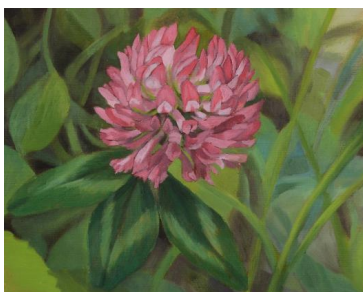

The matrix of this exhibition is 'Plant Seeds Project' which has started in 2001. The project began with flying a lot of balloons which carry seeds of herb to the sky. When accidentally discoverer of the balloon sent the artist a letter about growing the seed, the project completed. Yasuda got an approval to the project, but also she was advised about a risk of invasion of non-native species. The project upgraded continuously and finished in 2005. Recently because a problem of non-native species such as fire ant occurs, the artist reconsiders what her project has brought about. It is an attempt to articulate what is non-native. This show provides especially a problem about plants.

2

3

4

5

1 *Alternanthera philoxeroides*, oil on canvas, 45.5×37.9cm, painted in 2018

2 *Trifolium pratense*, oil on canvas, 22×27.3cm, painted in 2018

3 *Acacia confusa*, watercolor on paper, 18.2×25.7cm, executed in 2018